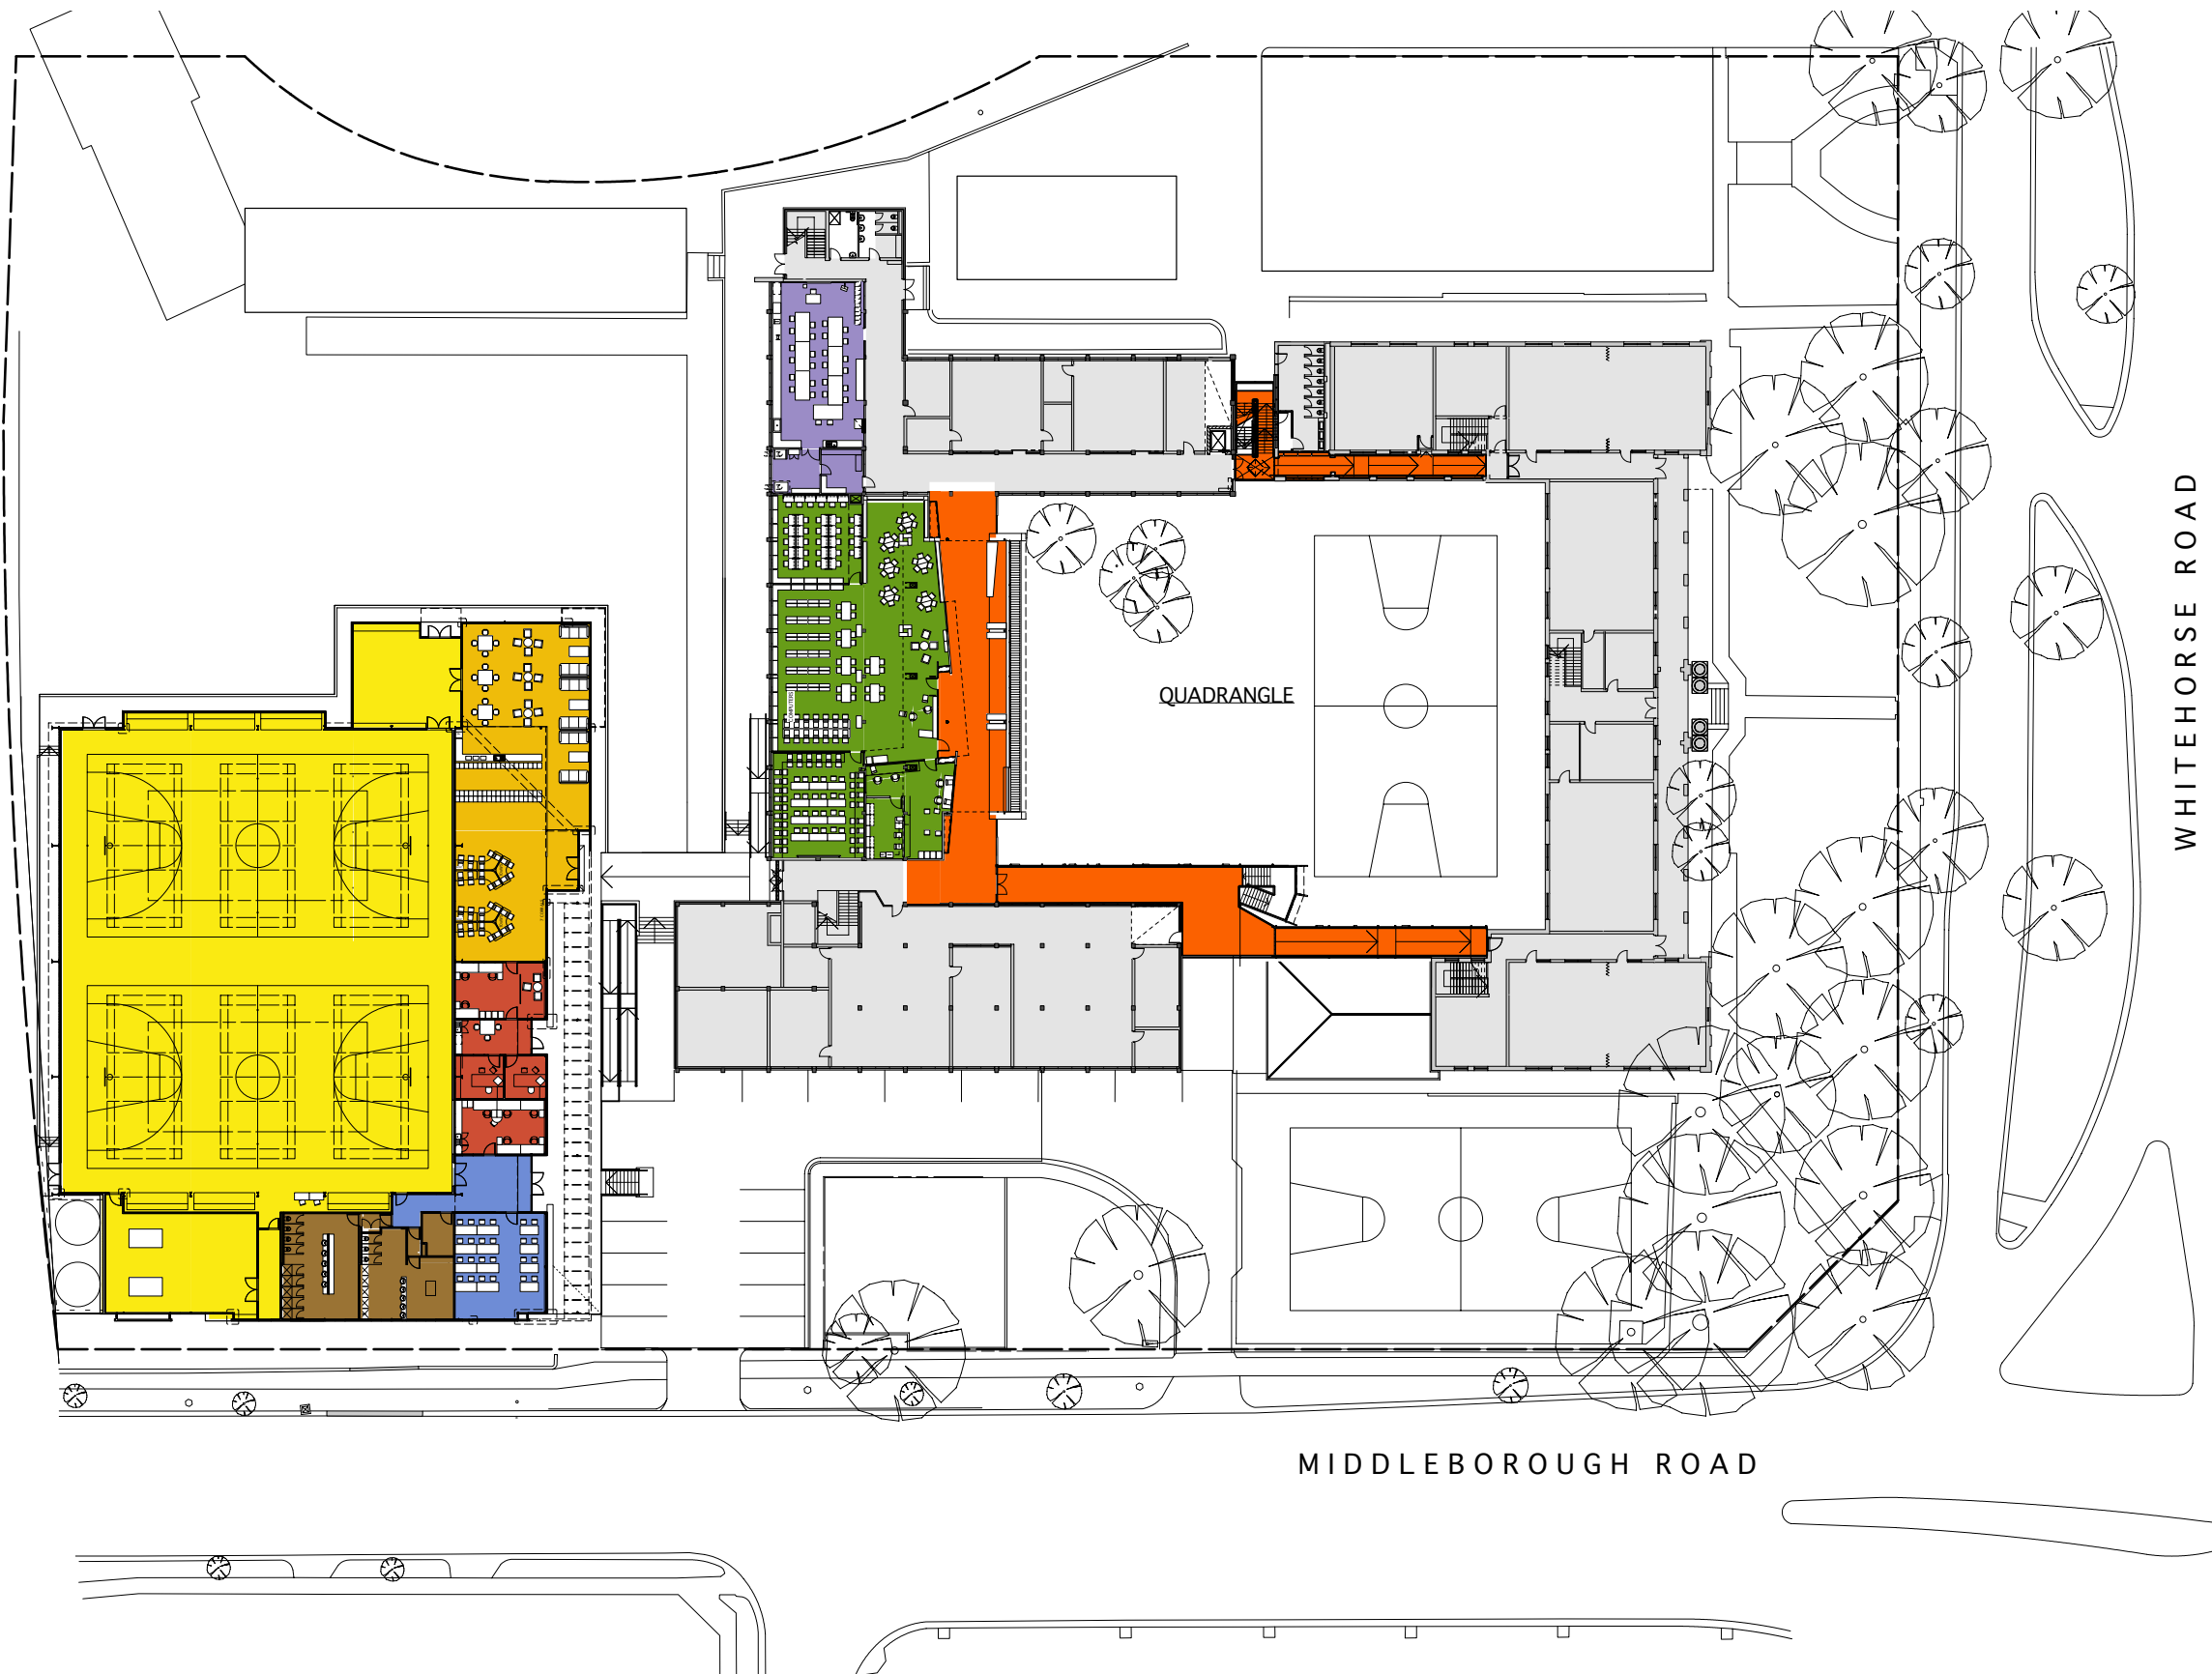

RAILWAY RESERVE

LEGEND

- NEW 3D ART CLASSROOM
- NEW LIBRARY
- NEW FIRST FLOOR WALKWAY LINKS AND GALLERY SPACE
- NEW SENIOR CENTRE
- NEW MULT-PURPOSE GYM PLUS TABLE-TENNIS & WEIGHTS RM
- NEW GYM CHANGING RMS
- NEW STAFF OFFICES
- NEW ENTRY & GYM CLASSROOM

WILLIAMS BOAG PTY LTD ARCHITECTS
 Level 7 45 William Street Melbourne 3000 Australia
 Telephone 613 8627 6000 Facsimile 613 8627 6060
 intray@williamsboag.com.au

BOX HILL HIGH SCHOOL
 - STAGE 1

FIRST FLOOR PLAN
 (GYM GROUND LEVEL)